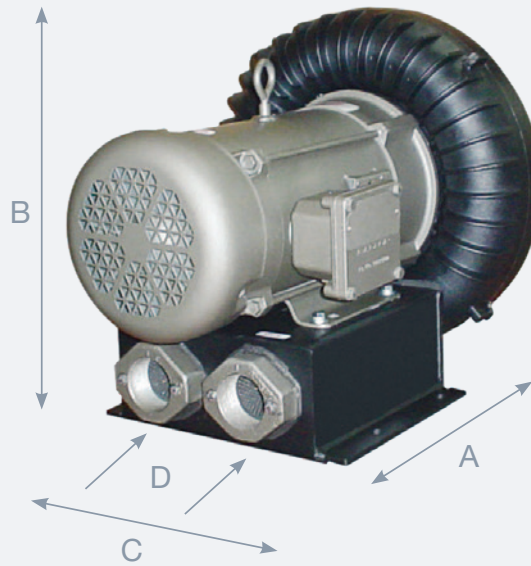

Spencer Vortex[®] Regenerative Blowers

Howden

Dimensions

Model VB037XP with special paint

Howden may make improvements and dimensional changes to equipment designs based on market trends and requirements.

Vortex[®] is a registered trademark of Howden.

Model No	Overall dimensions (inches)				TEFC Motor Specifications			Noise Level dB (A) at 1.5m (60Hz)	Weight (pounds)
	A	B	C	D	Hp	Phase	Voltage		
VB003	11.83	10.55	10.03	1.25	1/2	3	200-230/460	66	35
VB003S	11.83	10.55	10.03	1.25	1/2	1	115/230	66	42
VB004	12.42	11.88	10.97	1.25	3/4	3	200-230/460	63	40
VB004S	12.42	11.88	10.97	1.25	3/4	1	115/208-230	63	45
VB007	14.75	13.28	12.43	1.50	1 1/2	3	200-230/460	64	60
VB007S	14.75	13.28	12.43	1.50	1 1/2	1	115/208-230	70	65
VB019	15.81	15.36	14.62	1.50	2 1/2	3	200-230/460	73	85
VB019S	15.81	15.36	14.62	1.50	2 1/2	1	115/208-230	70	100
VB030	17.40	16.63	15.55	2.00	4	3	200-230/460	73	130
VB030S	17.40	16.63	15.55	2.00	4	1	115/208-230	71	135
VB037	17.75	17.85	16.69	2.00	5	3	200-230/460	76	150
VB037S	17.75	17.85	16.69	2.00	5	1	115/208-230	74	165
VB055	20.46	20.39	18.74	2.50	7 1/2	3	200-230/460	82	245
VB075	21.50	21.16	20.28	3.00	10	3	200-230/460	81	260
VB110	25.50	23.90	22.24	3.00	15	3	200-230/460	80	370