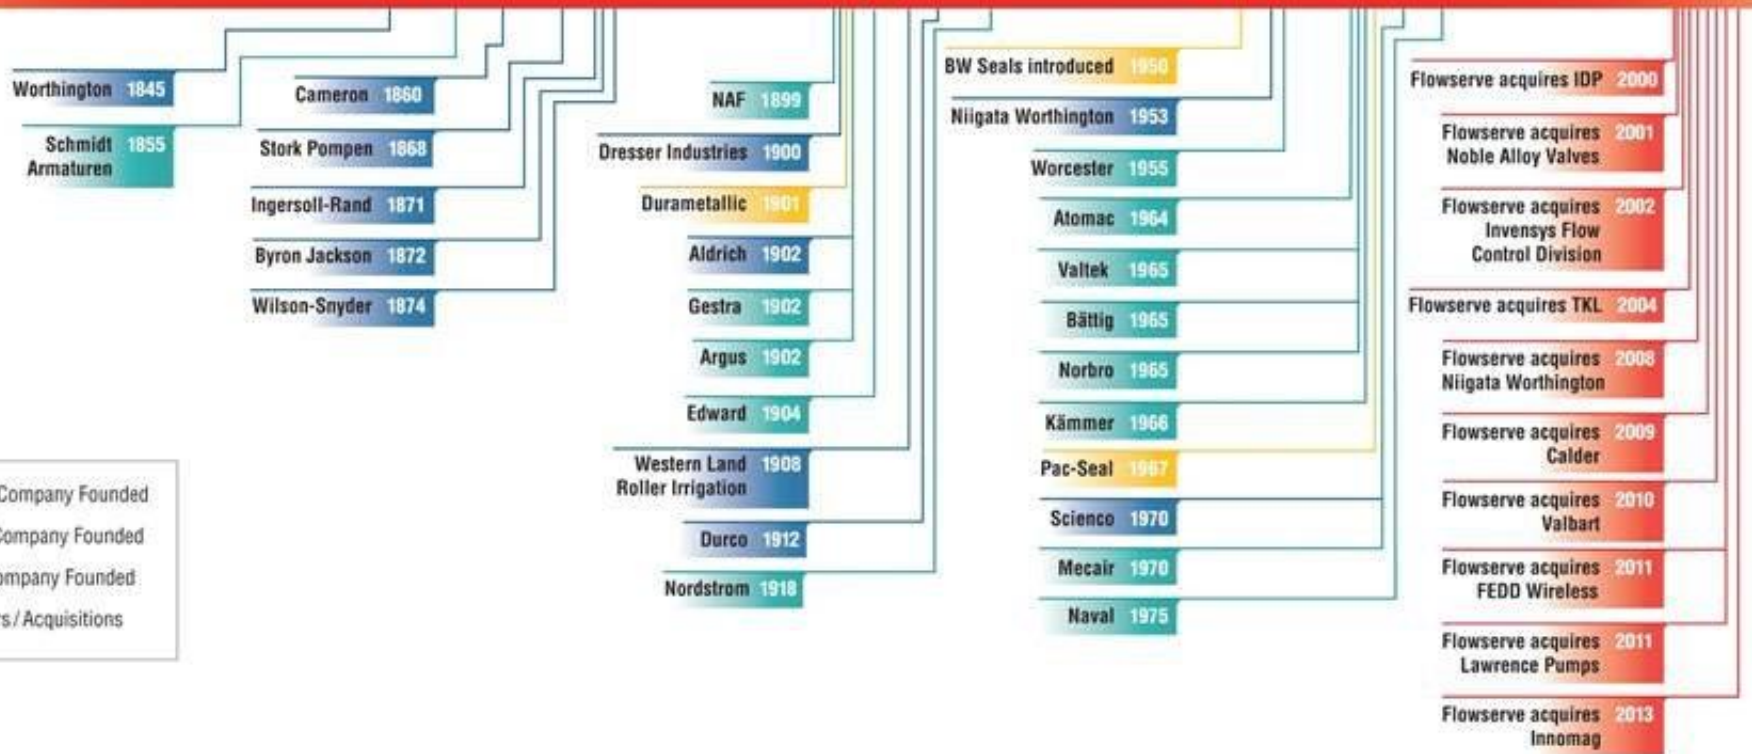

# Flowserve Corporation Heritage Brands

**PSI Prolew Inc.**  
975 Selkirk, Pointe-Claire  
Québec, Canada H9R 4S4  
Tél: (514) 697-7867  
[www.psiprolew.com](http://www.psiprolew.com)

1790

1850

1900

1950

2013

- Pump Company Founded
- Valve Company Founded
- Seal Company Founded
- Mergers/Acquisitions