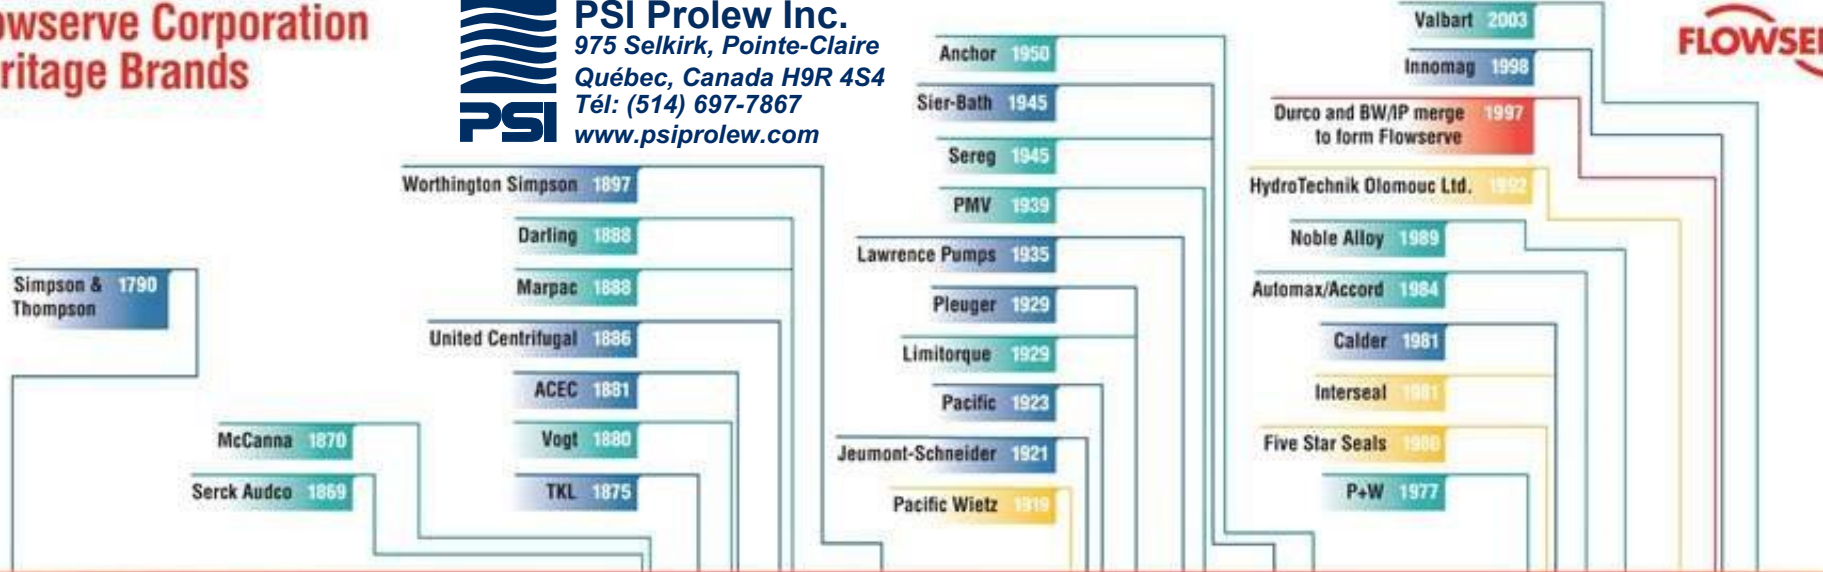

# Flowserve Corporation Heritage Brands

**PSI Prolew Inc.**  
975 Selkirk, Pointe-Claire  
Québec, Canada H9R 4S4  
Tél: (514) 697-7867  
[www.psiprolew.com](http://www.psiprolew.com)

1790

1850

1900

1950

2013

- Pump Company Founded
- Valve Company Founded
- Seal Company Founded
- Mergers/Acquisitions